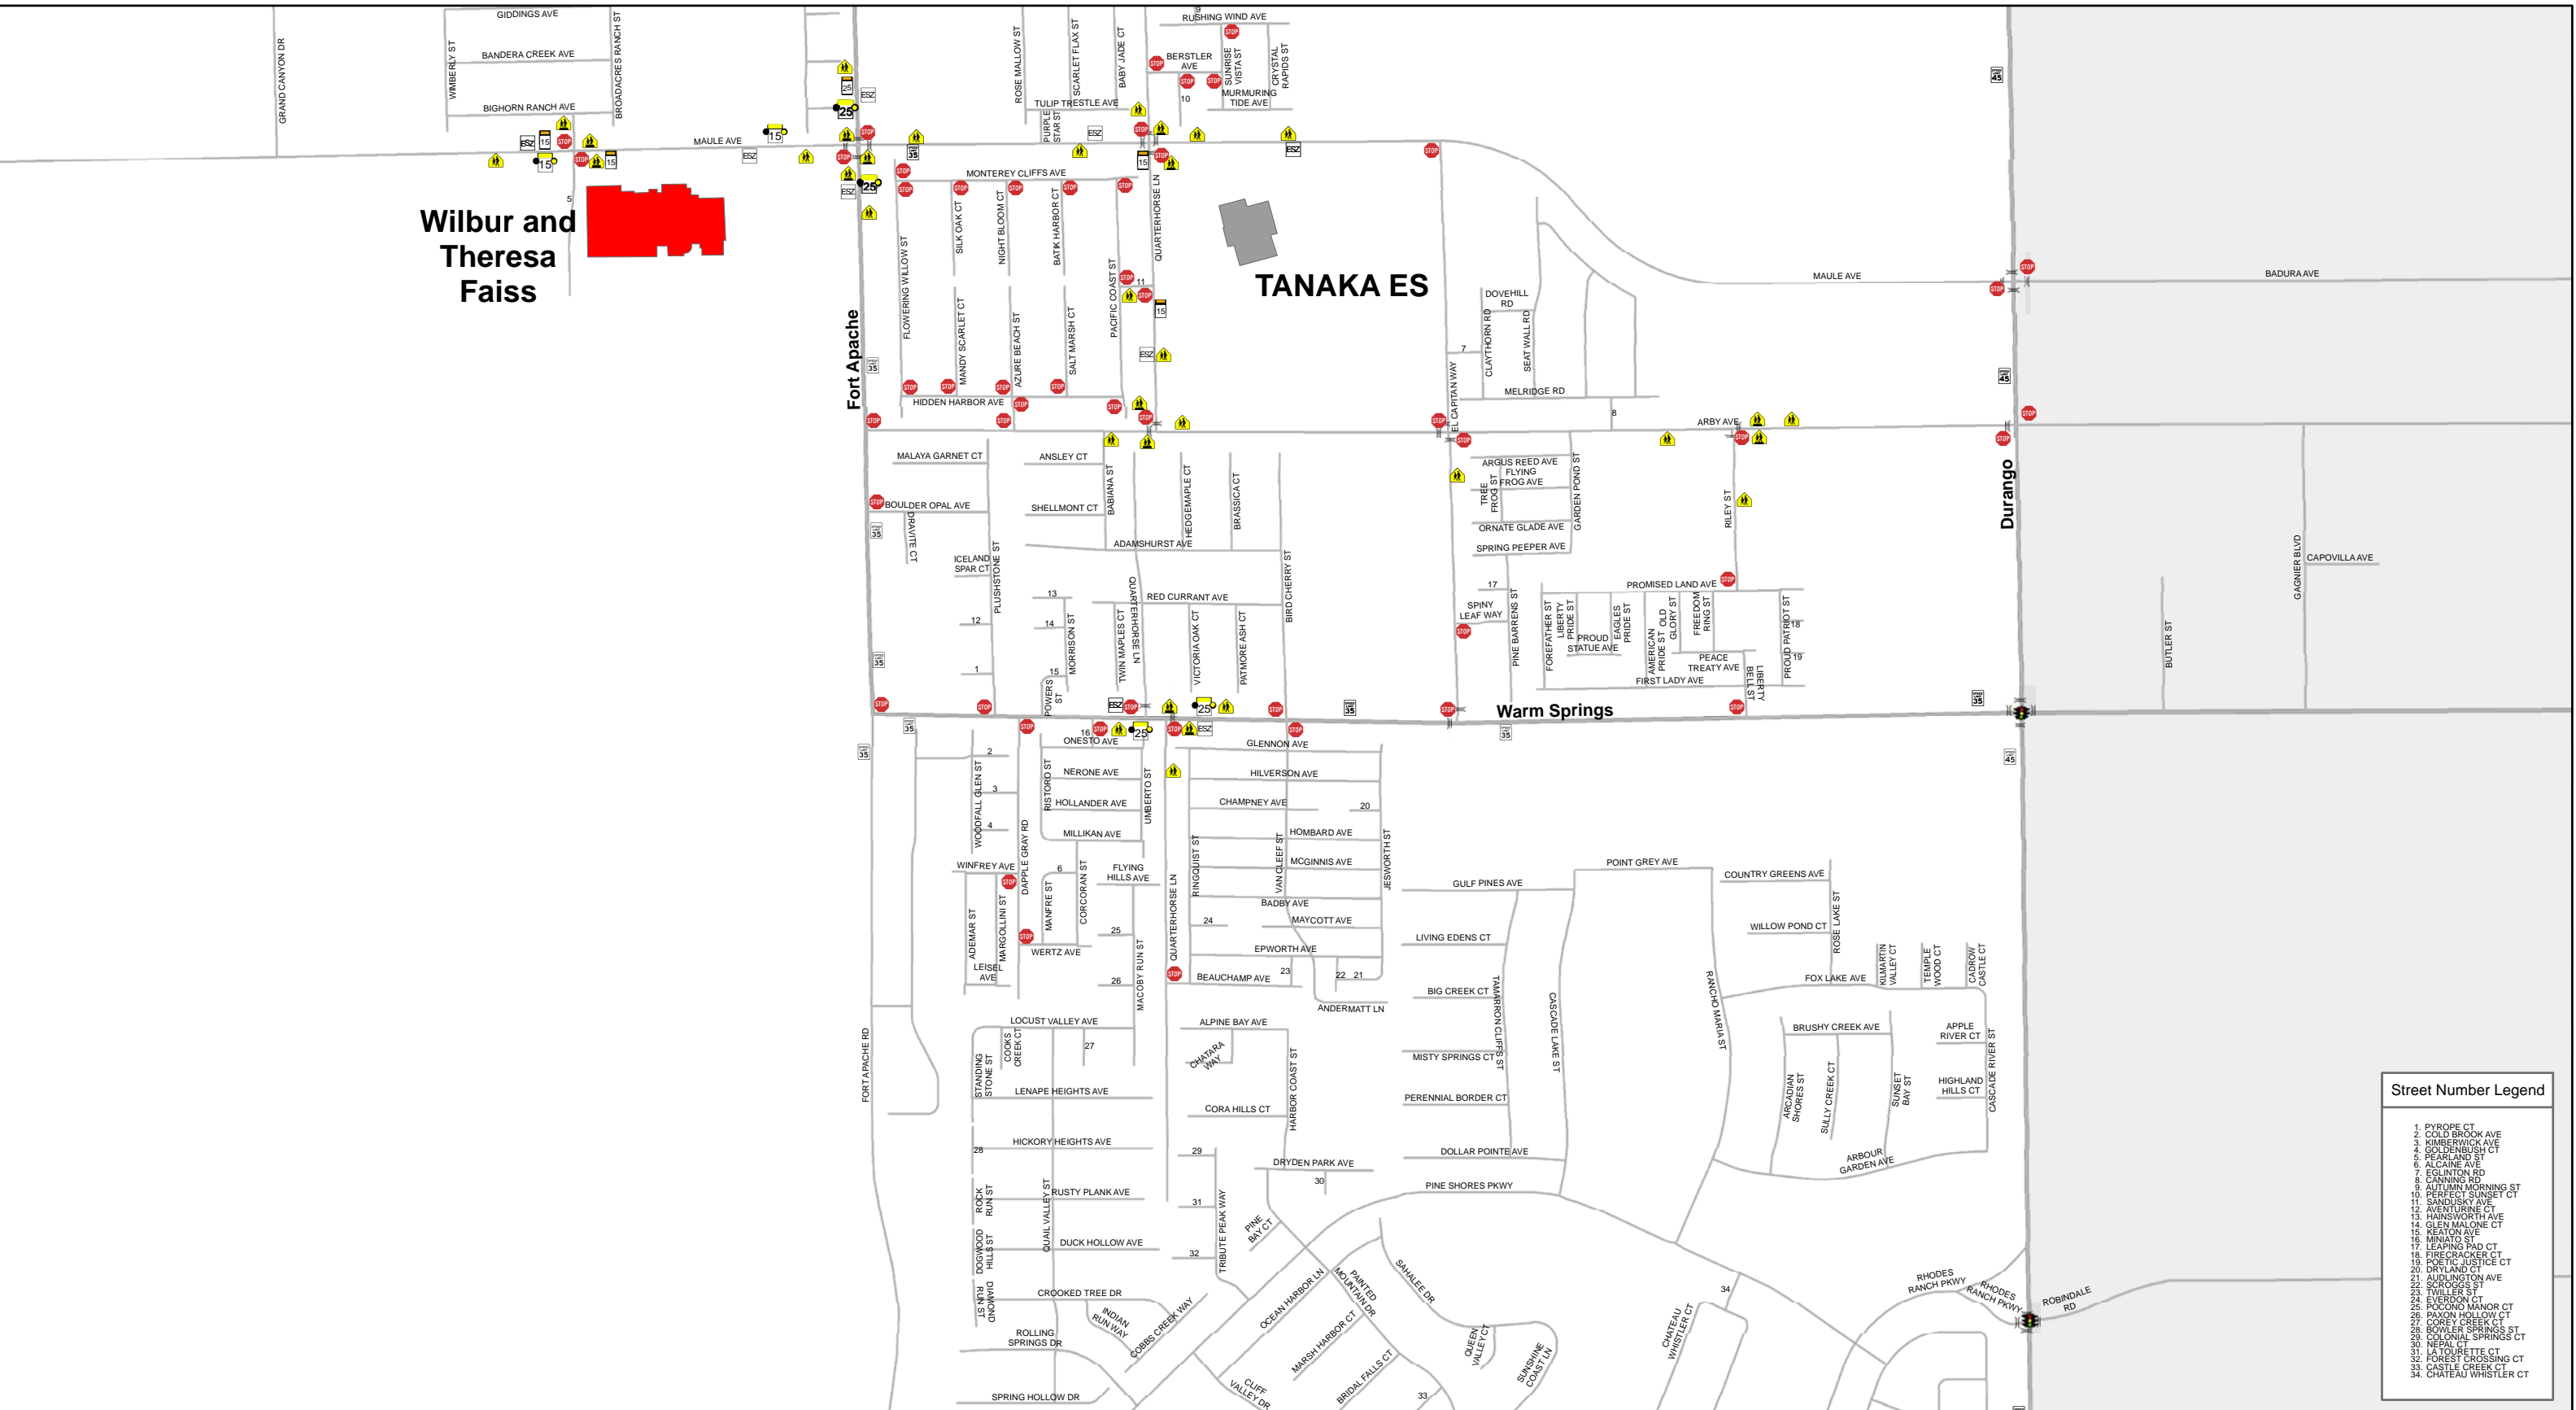

DISCLAIMER:

This map is provided to assist parents/guardians and students in the selection of a walking/bicycling route to and from school. The location of traffic control devices and roadway conditions will change, so parents/guardians must continually review the route with their child/children. This information is provided for information purposes only. Nothing herein is warranted by Clark County, and no liability is assumed by Clark County or the Clark County School District for the information provided, including but not limited to the accuracy of the data shown herein. Speed limits are 25 mph unless otherwise noted.

For more Information see http://www.clarkcountynv.gov/depts/public_works/Pages/default.aspx

Wilbur & Theresa Faiss Middle School

South Half - Map 2 of 2

Bell Times
9:10 AM - 3:21 PM

Legend

-  Clark County
-  Boulder City
-  City of Henderson
-  City of Las Vegas
-  City of Mesquite
-  City of North Las Vegas

 2014-2015

Street Number Legend

1. PYROPE CT
2. COLD BROOK AVE
3. KIMBERWICK AVE
4. SOLDENBUSH CT
5. PEARLAND ST
6. ALCANE AVE
7. EGLINTON RD
8. CANNING RD
9. AUTUMN MORNING ST
10. PERFECT SUNSET CT
11. SANDISKY AVE
12. AVENTURINE CT
13. HAINSWORTH AVE
14. GLEN MALONE CT
15. KEATON AVE
16. MINIATO ST
17. LEAPING PAD CT
18. FIRECRACKER CT
19. POETIC JUSTICE CT
20. DRYLAND CT
21. AULLINGTON AVE
22. SURET ST
23. TWILLER ST
24. EVERSON CT
25. POCONO MANOR CT
26. PAVON HOLLOW CT
27. COREY CREEK CT
28. BOWLER SPRINGS ST
29. COLONIAL SPRINGS CT
30. NEPAL CT
31. LA TOURETTE CT
32. FOREST CROSSING CT
33. CASTLE CREEK CT
34. CHATEAU WHISTLER CT